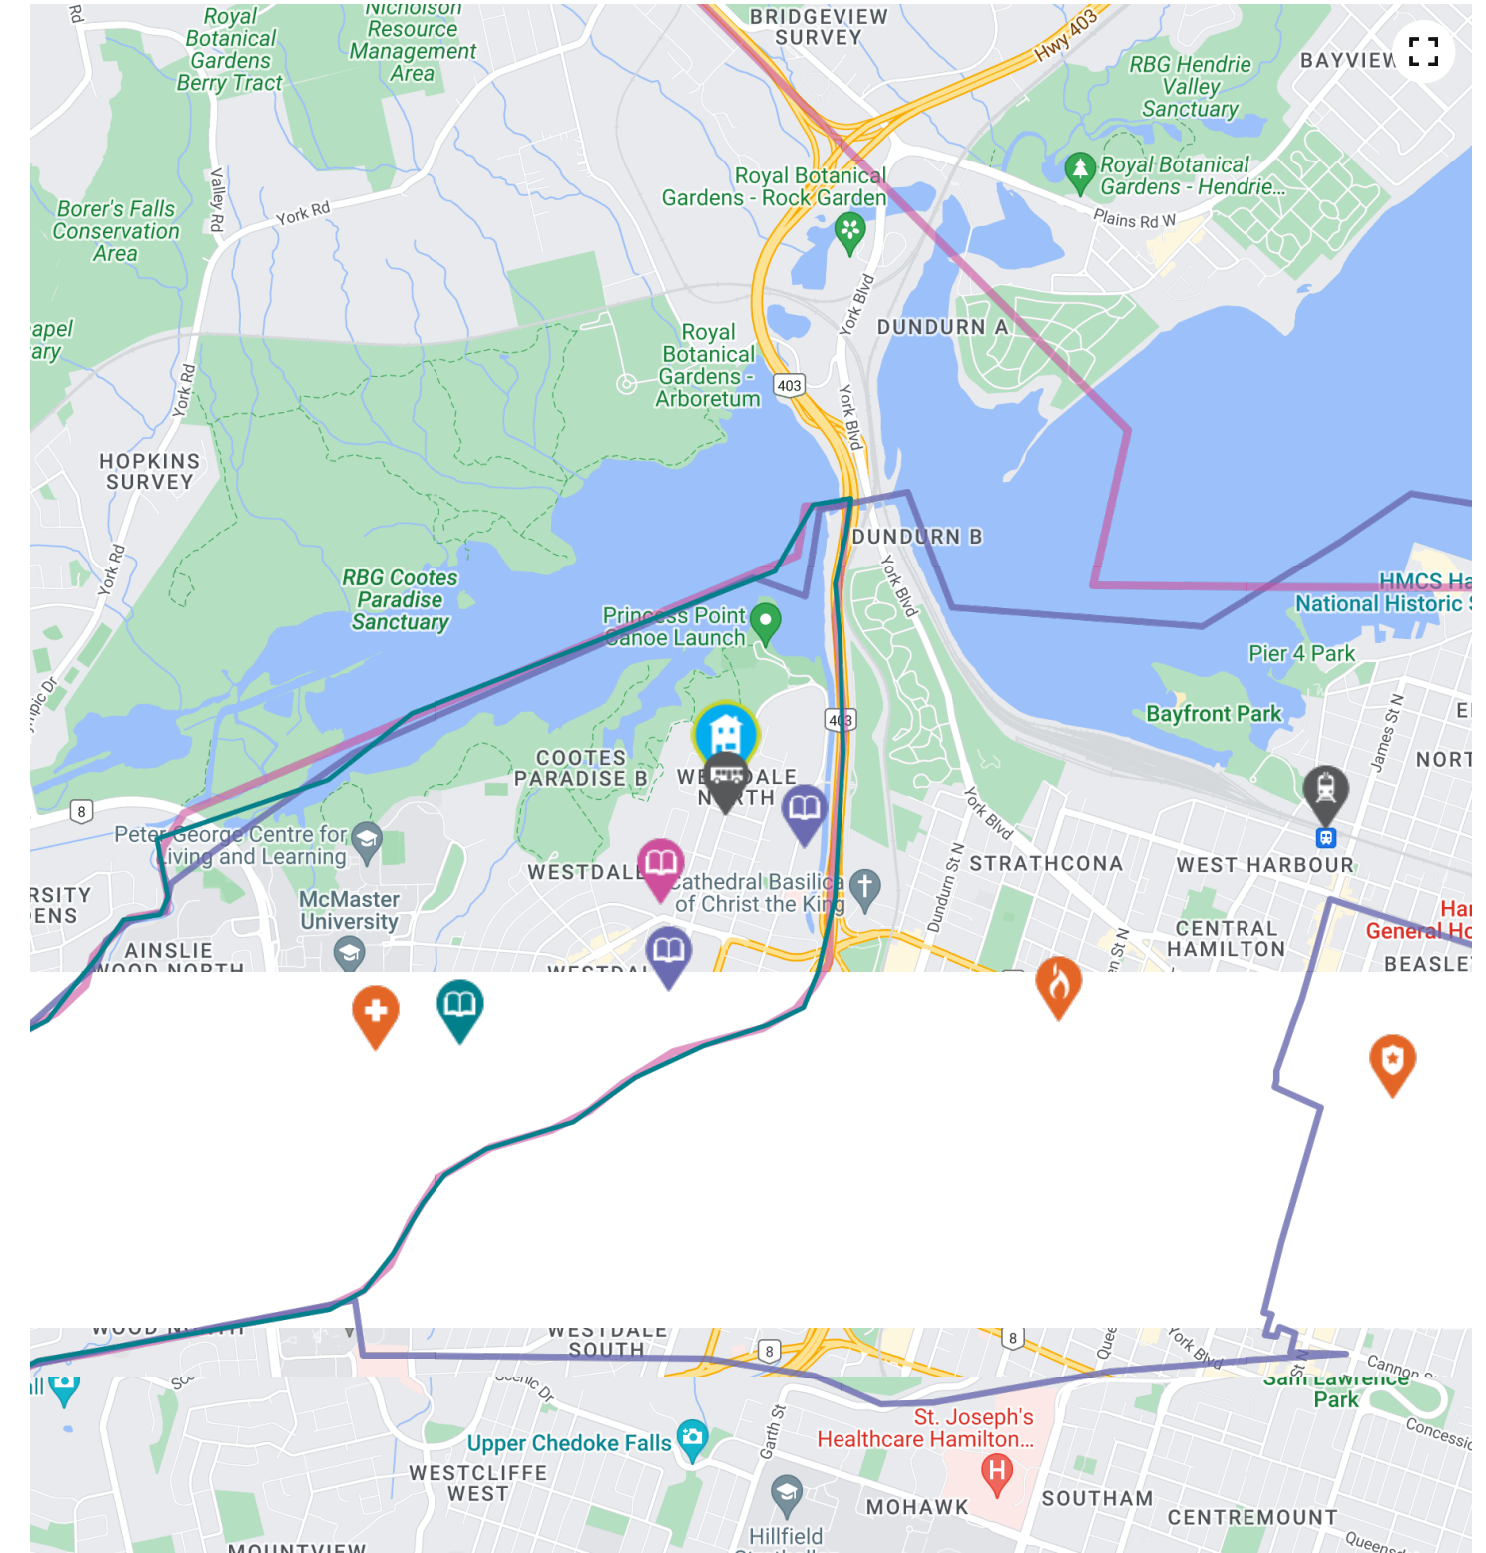

Address 155 King William St, Hamilton, ON L8R 1A7, Canada

<https://hamiltonpolice.on.ca...>

CONVENIENCE

Being close to things you need every day makes life so much easier. See the conveniently located retailers near you below: